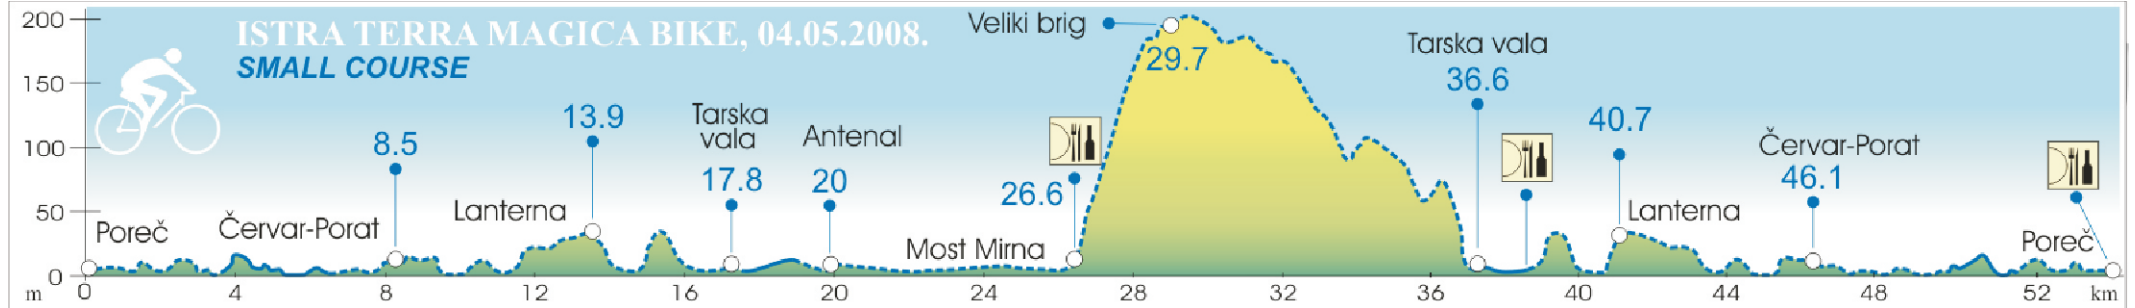

ISTRA TERRA MAGICA BIKE, 04.05.2008.

SMALL COURSE

SMALL COURSE — 53.2 Km

— Asphalt - Asphalt - Strada asfaltata

▄▄▄ Makadam - Field trail - Schotter

 Okrijepna Stanica - Feed zone - Ristoro