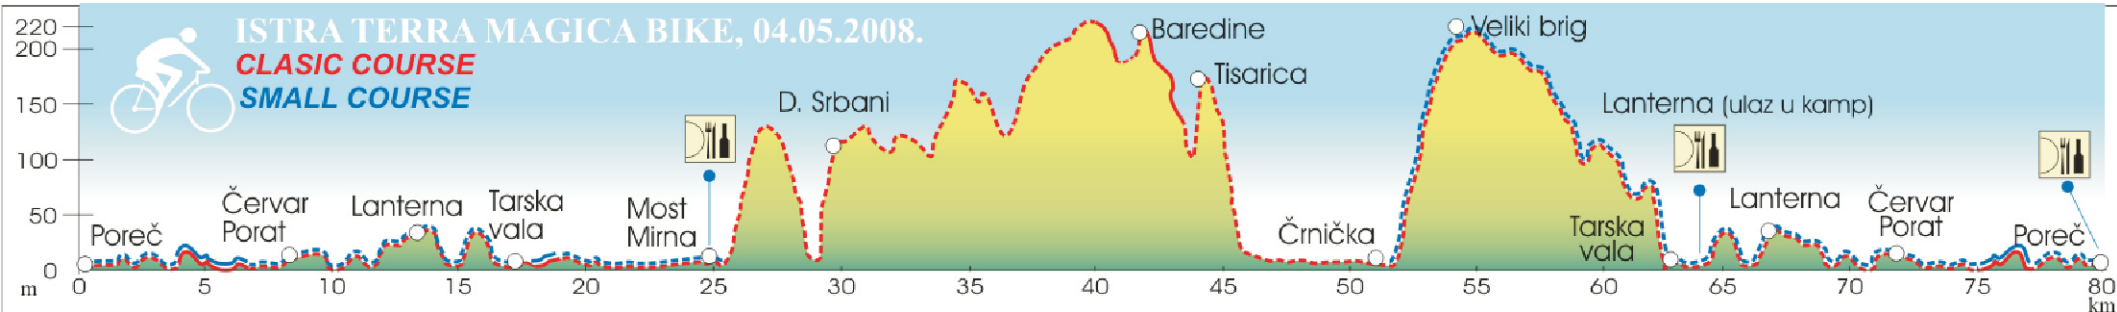

ISTRA TERRA MAGICA BIKE, 04.05.2008.

CLASIC COURSE

SMALL COURSE

CLASIC COURSE  79.6 Km

SMALL COURSE  53.2 Km

 Asphalt - Asphalt - Strada asfaltata

 Makadam - Field trail - Schotter

 Okrijepna Stanica - Feed zone - Ristoro