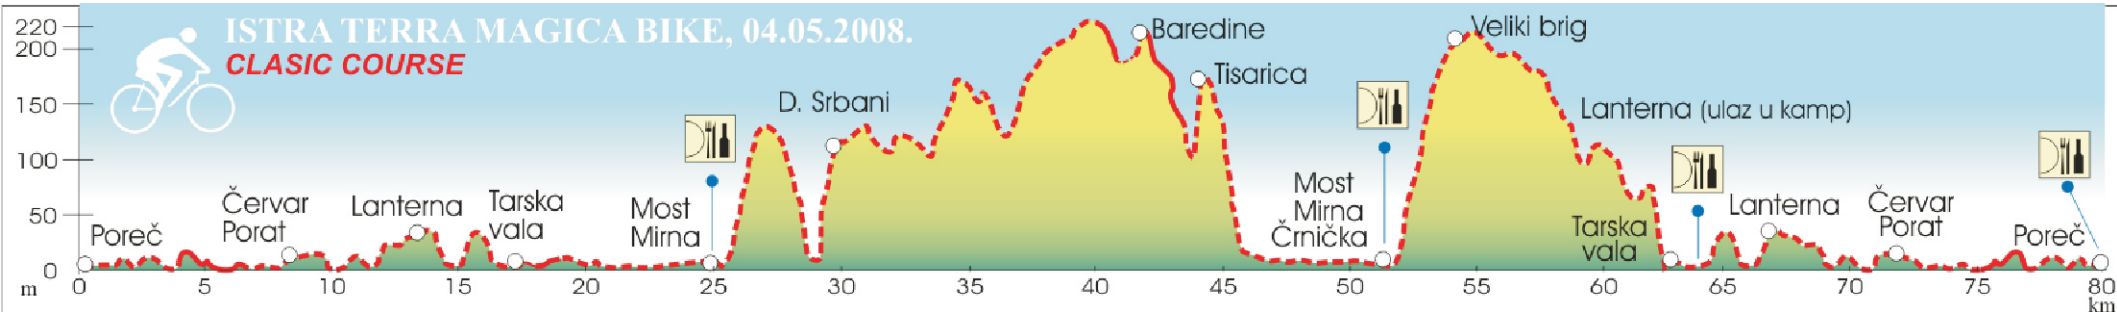

ISTRA TERRA MAGICA BIKE, 04.05.2008.

CLASIC COURSE

CLASIC COURSE — 79.6 Km

— Asphalt - Asphalt - Strada asfaltata

--- Makadam - Field trail - Schotter

 Okrijepna Stanica - Feed zone - Ristoro