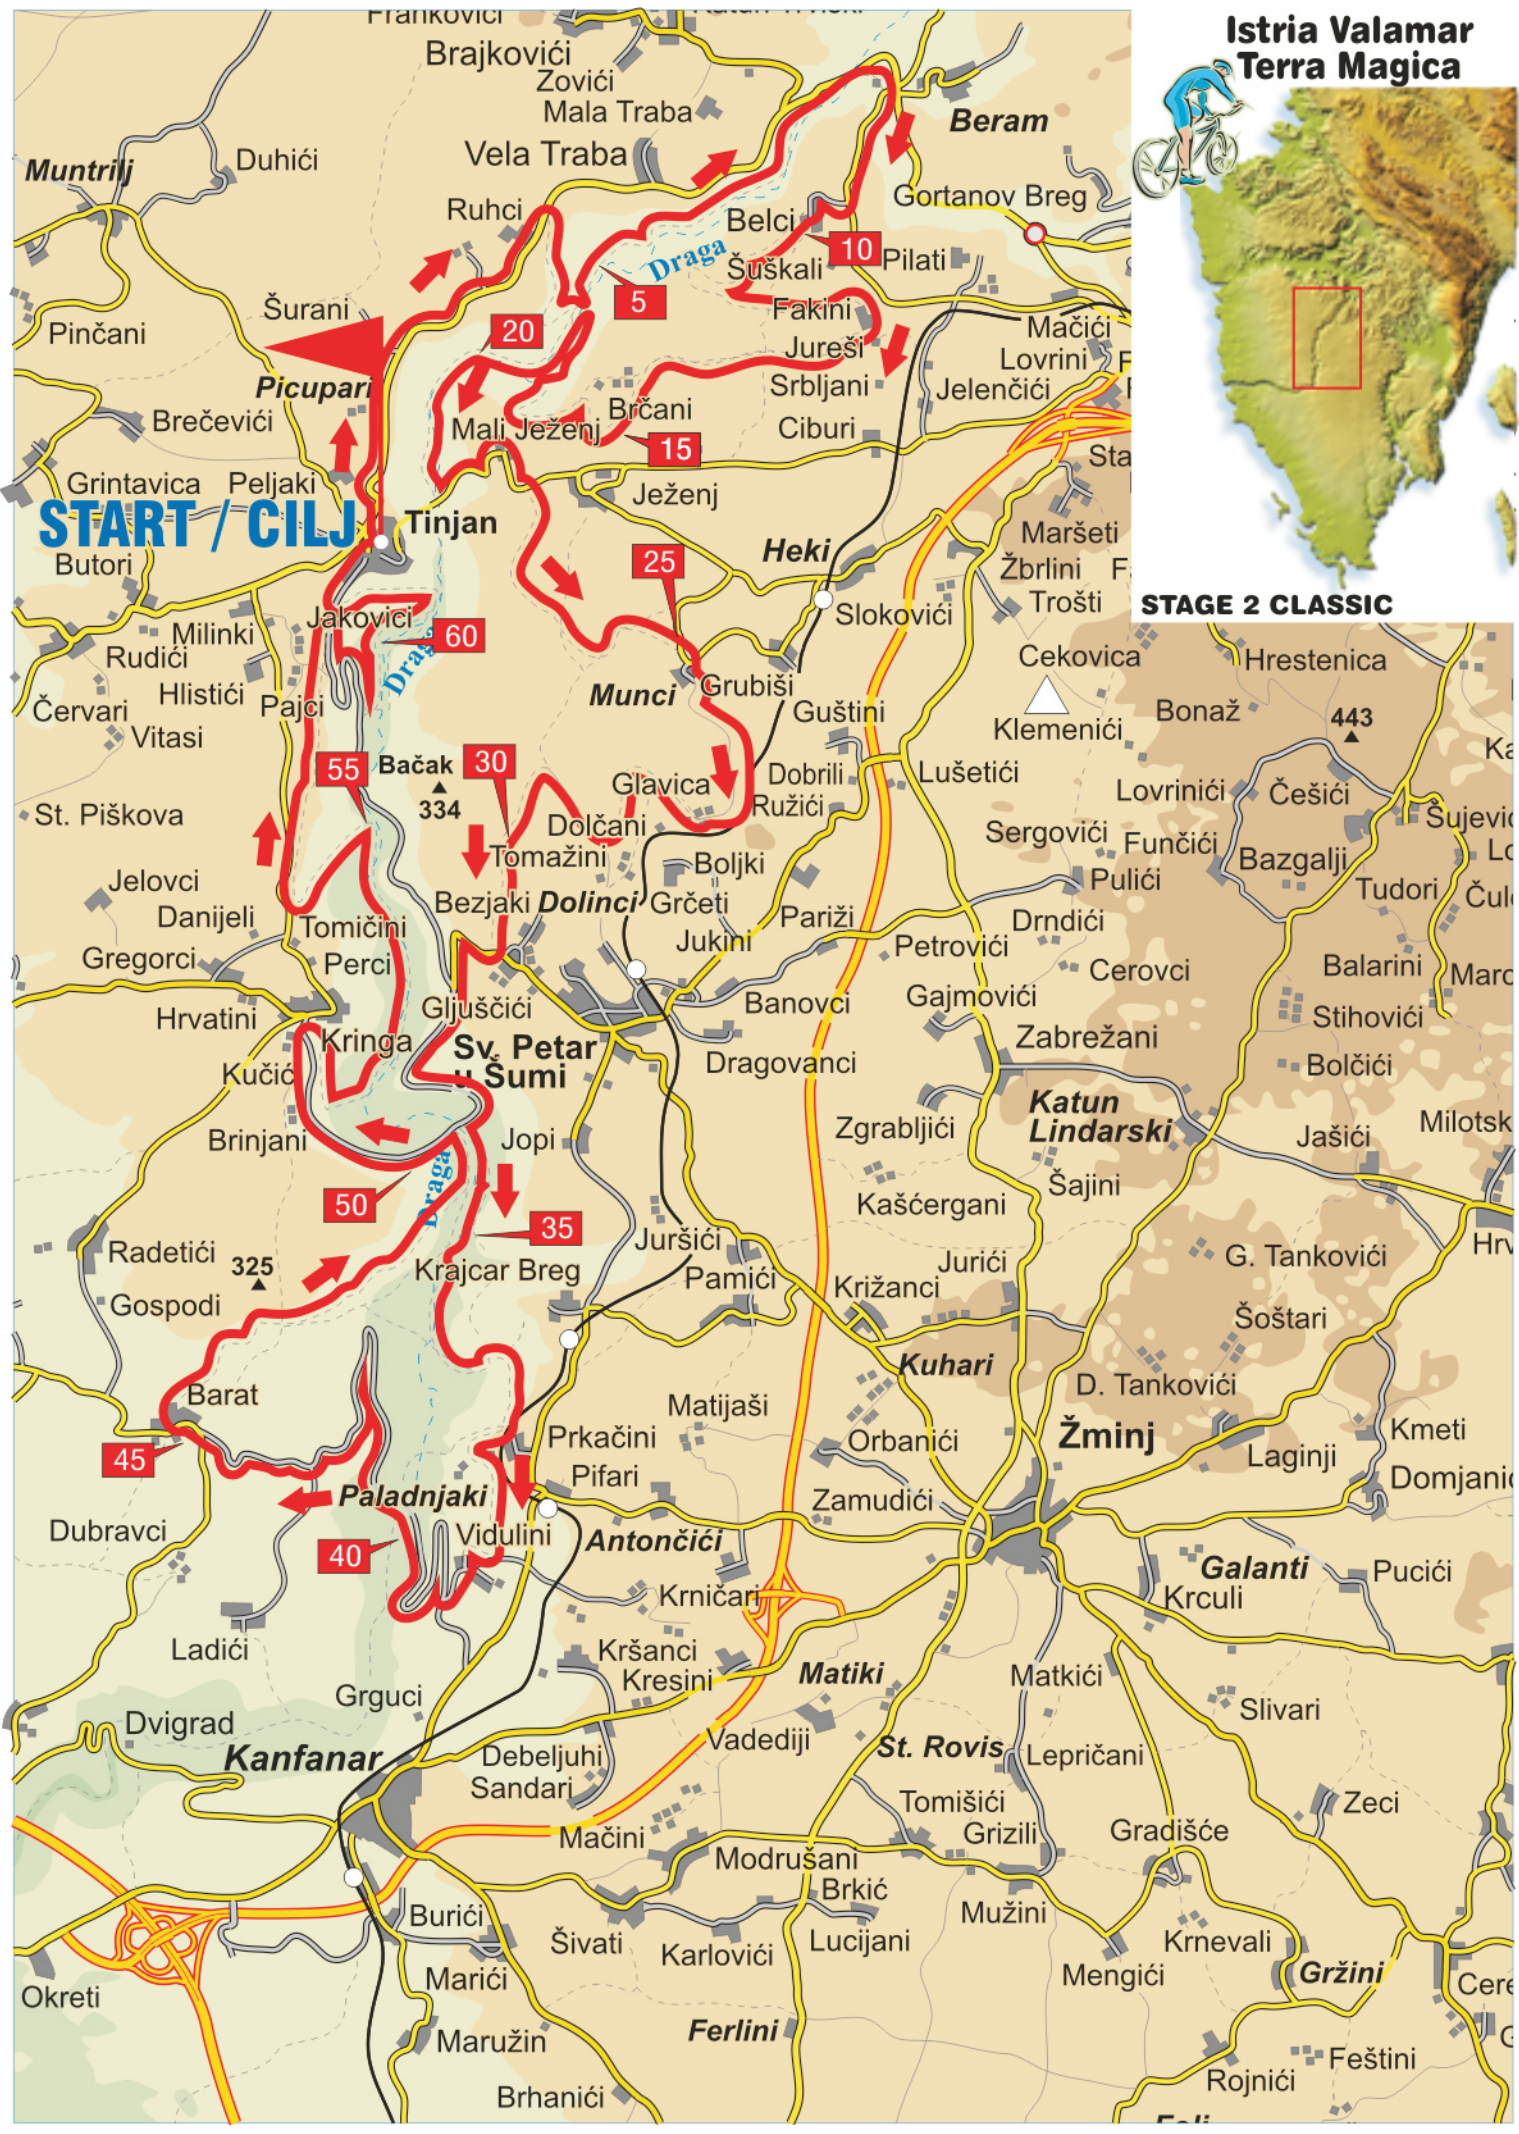

Istria Valamar
Terra Magica

STAGE 2 CLASSIC